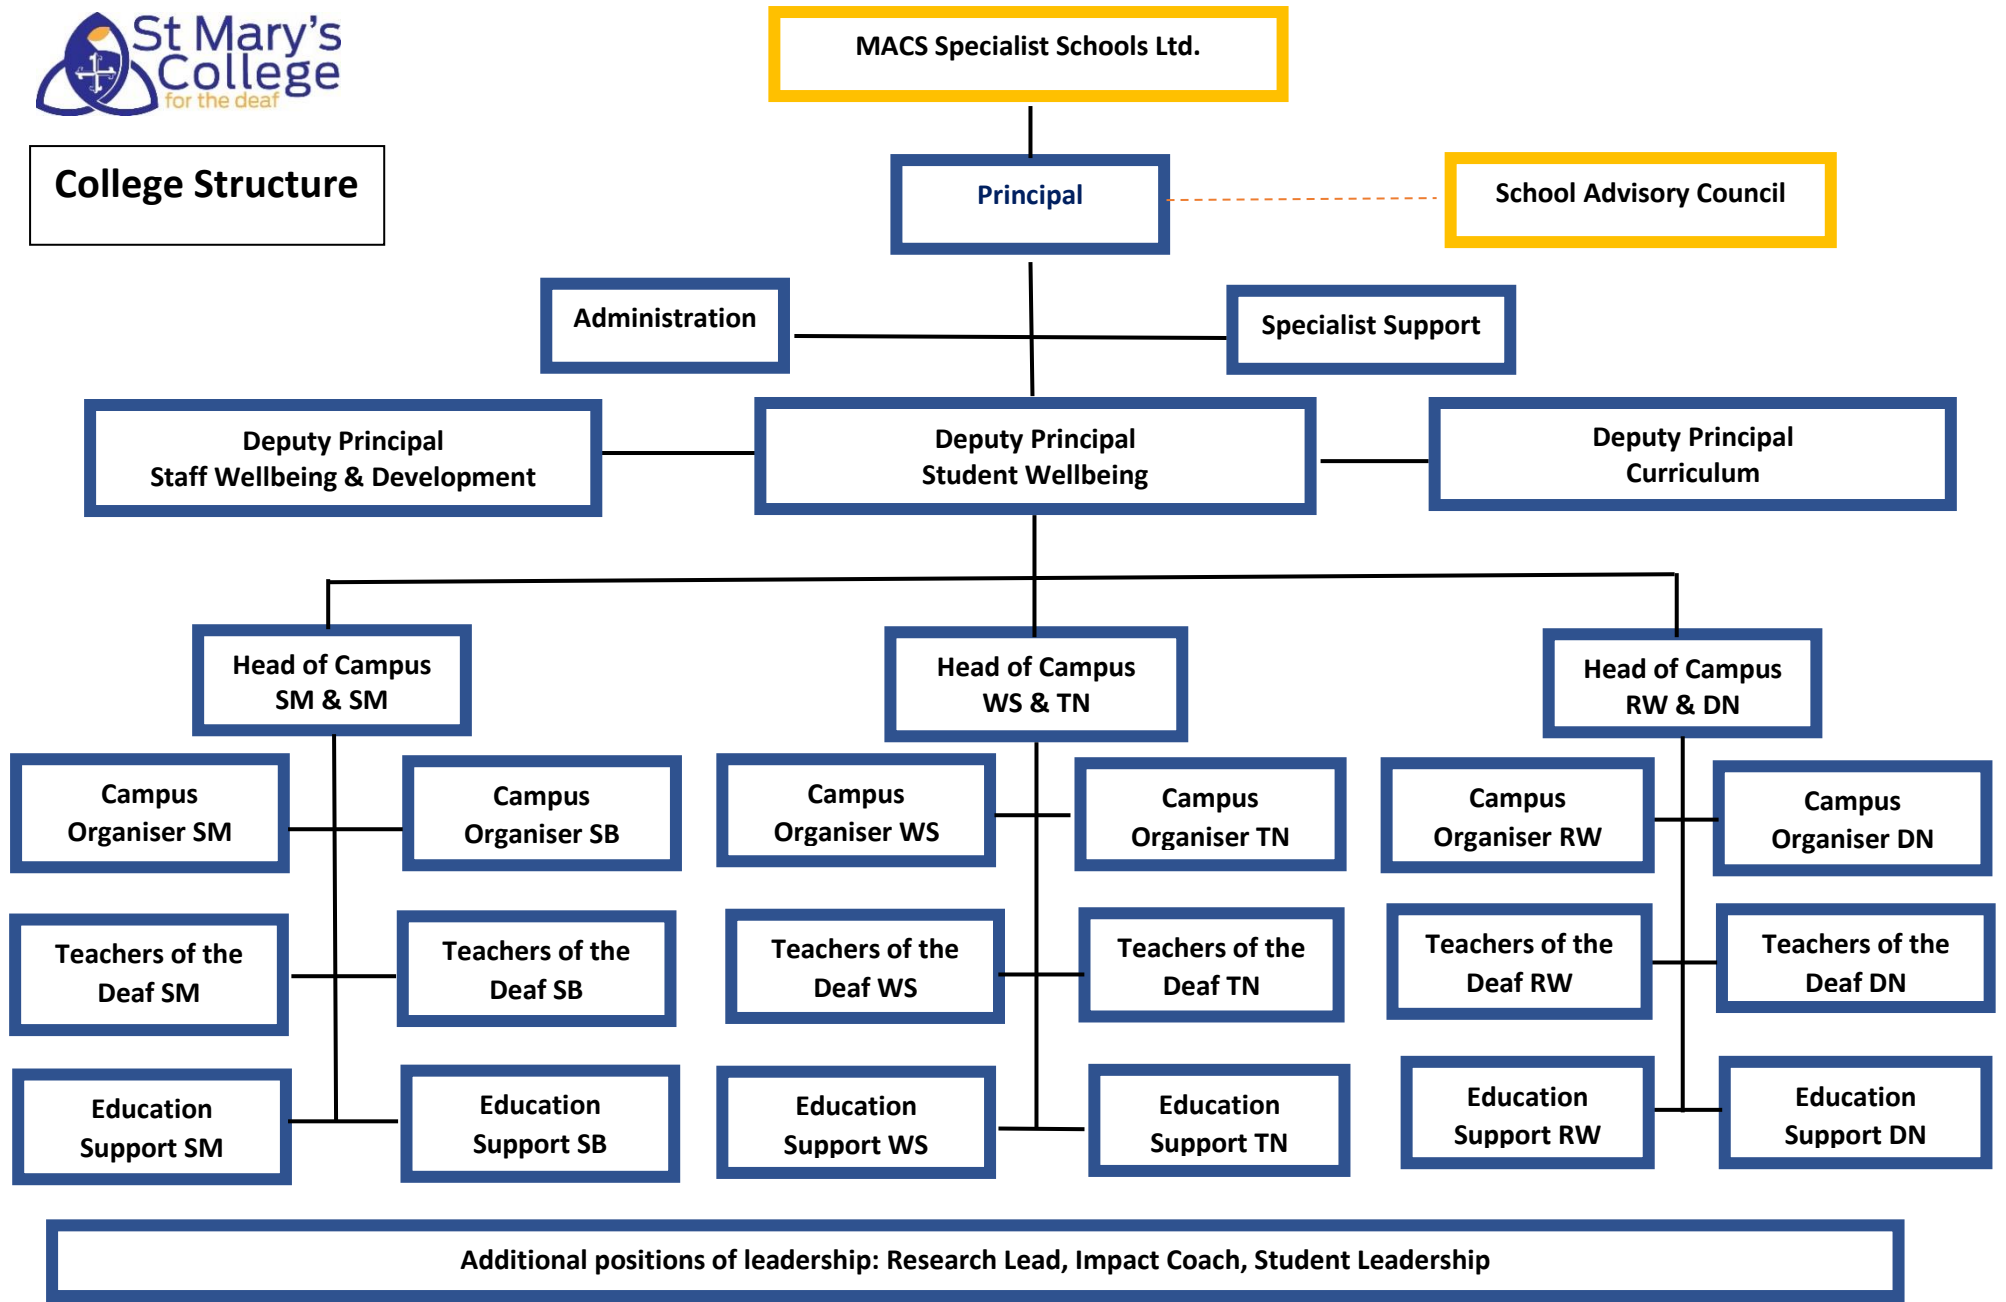

College Structure

Additional positions of leadership: Research Lead, Impact Coach, Student Leadership

South Morang Campus (SM) Sunbury Campus (SB) Wantirna South Campus (WS) Tarneit Campus (TN) Ringwood Campus (RW) Dandenong Campus (DN)